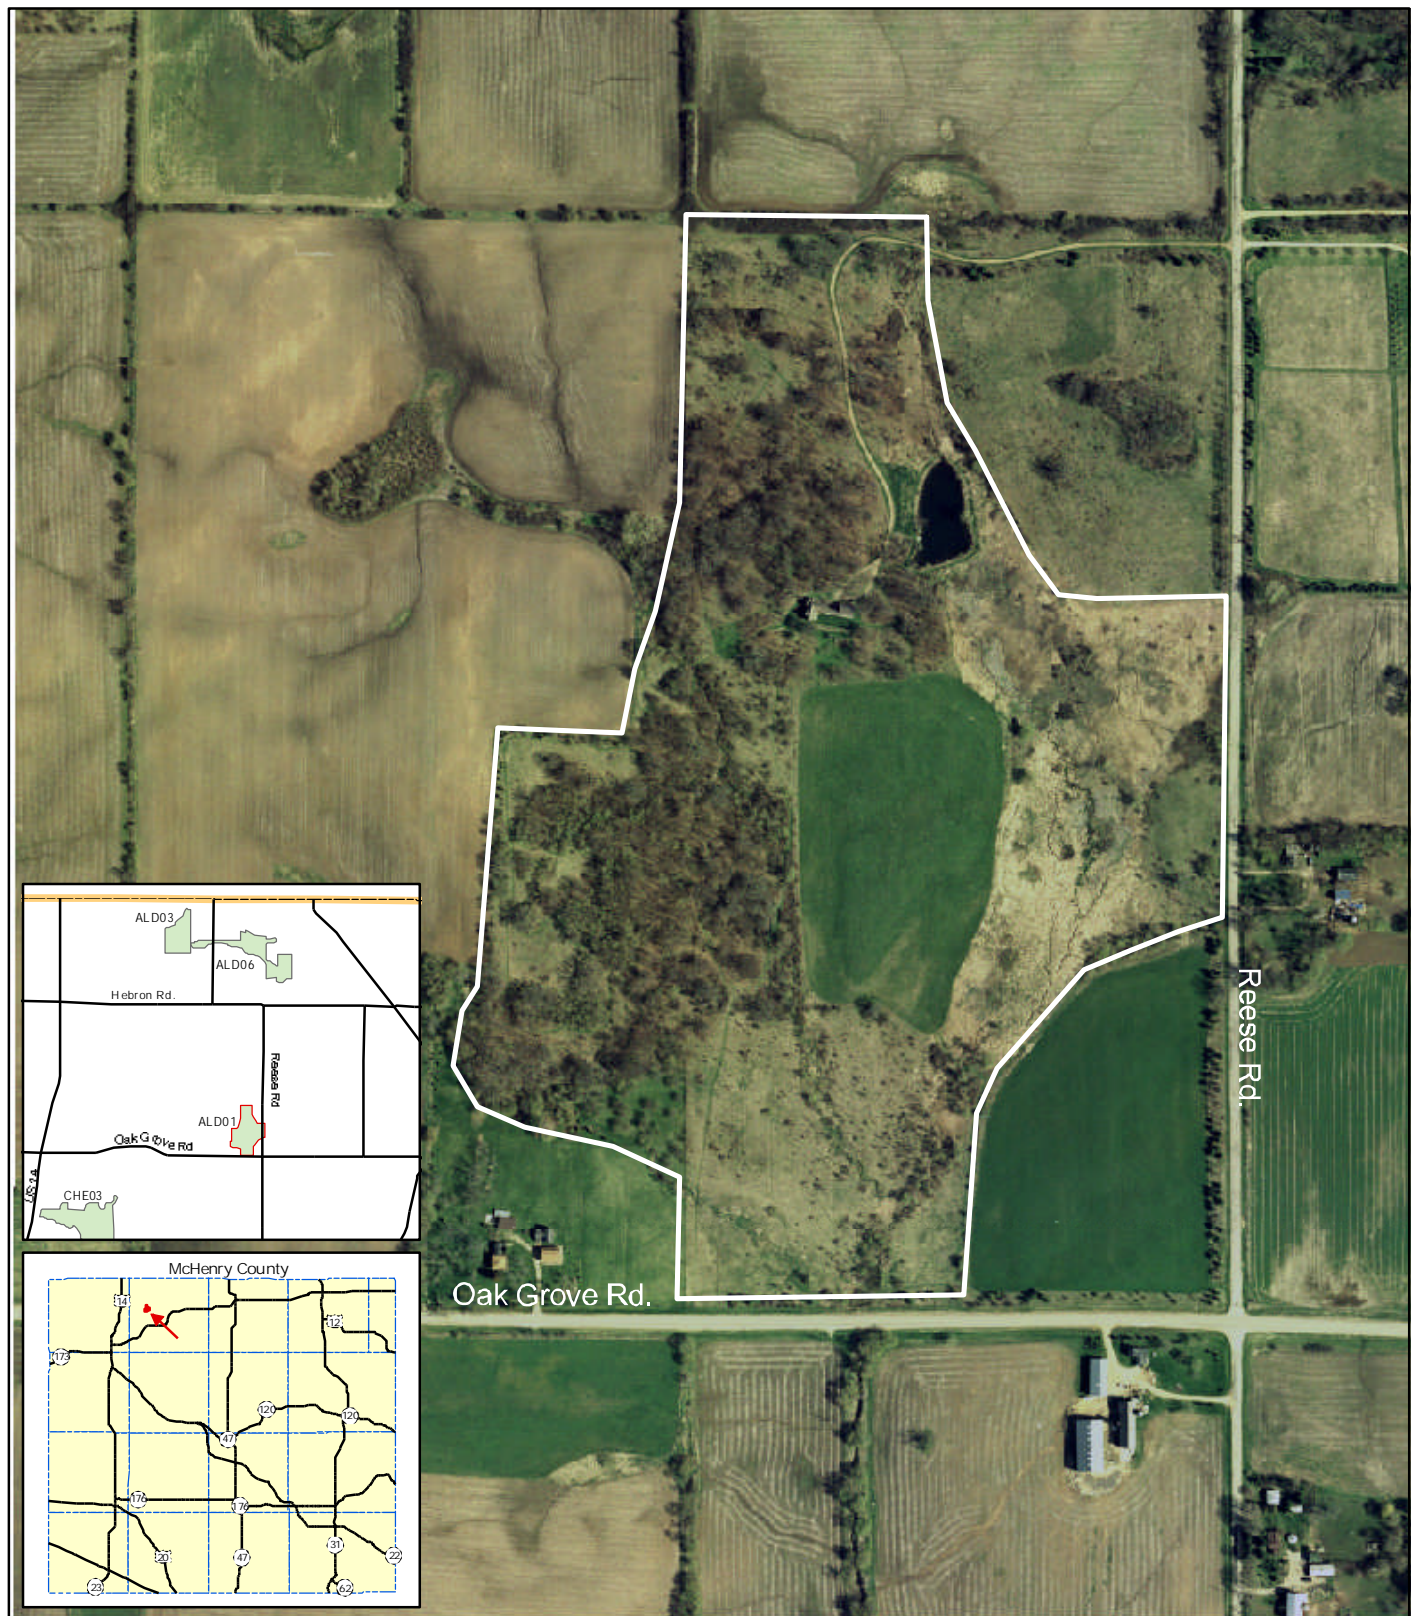

Alden Fen

ALD01

MCCD-NRM
Base map: 2001 aerial photo
Site last visited: 2004
Map Date: 2/7/05

Township: Alden
Section: 17
Former ID: N215

Oak Grove Rd.

Reese Rd