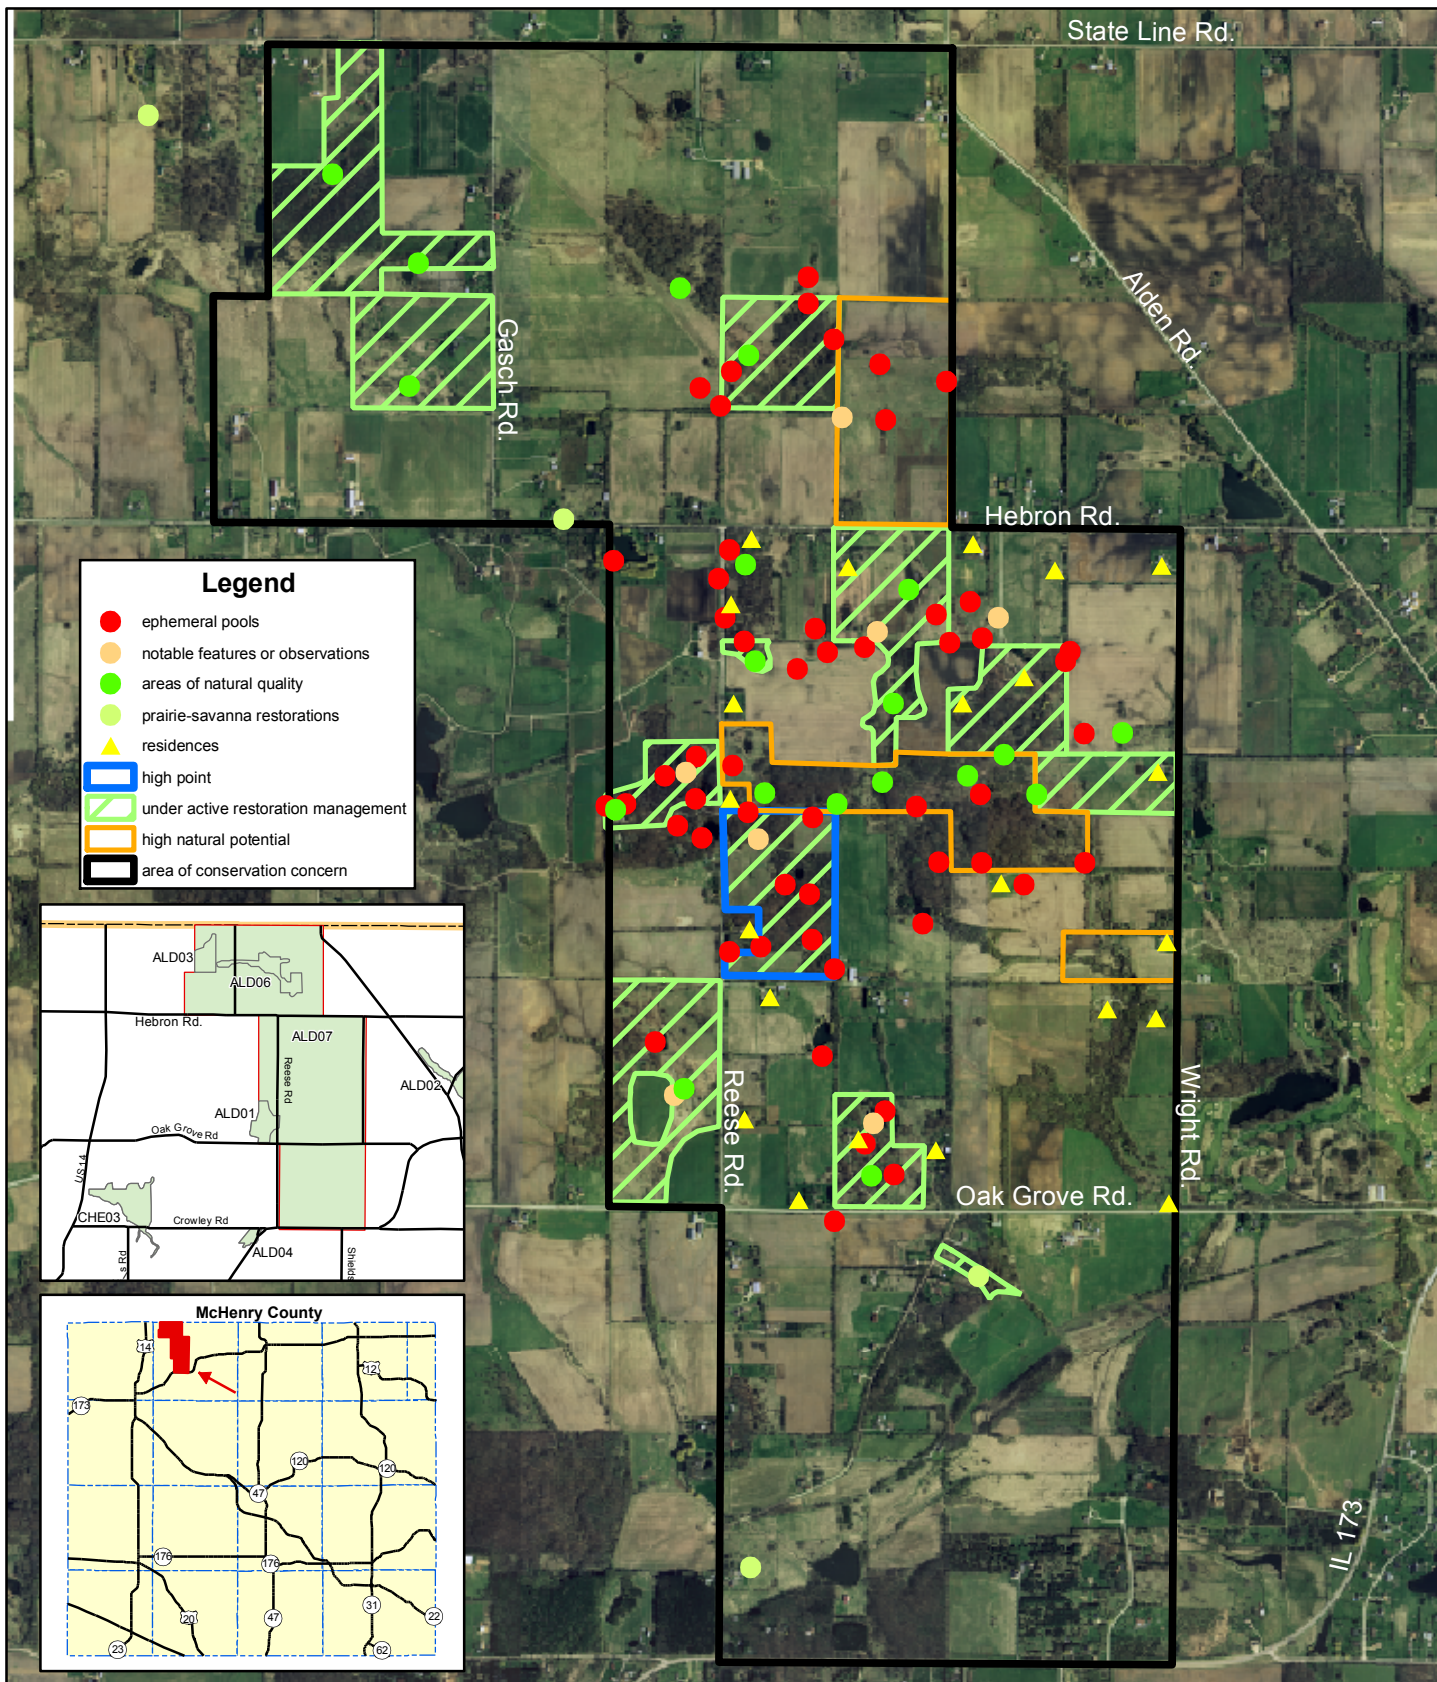

Areas of Conservation Concern High Point (Alden Area)

Legend

- ephemeral pools
- notable features or observations
- areas of natural quality
- prairie-savanna restorations
- ▲ residences
- high point
- under active restoration management
- high natural potential
- area of conservation concern